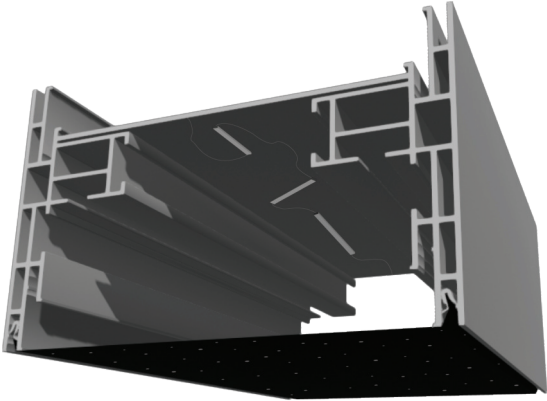

STARS

DETAILS

SURFACE MOUNT

HOW TO ORDER

MODEL	NOMINAL SIZE	SET BACK	COLOR	LED CCT	FINISH	CONTROL PROTOCOLS	POWER CONSUMPTION	PERIMETER LIGHTING	ADDITIONAL FEATURES
STARS	CUSTOM	2"	BLACK	3 000 K + 6 000 K	MATT	CASAMBI	4W/SF	SW	PRINT
		3"	WHITE	RGBW	REFELCTIVE	DMX for RGBW	8W/SF	TW	ACOUSTIC sound absorption
		4"	CUSTOM					RGBW	
		6"+						NONE	

• ☐ general features
• ☐ optional features

ORDER EXAMPLE:
STARS - CUSTOM - 2" - BLACK - MATT - CASAMBI - 8W/SF - RGBW - NONE