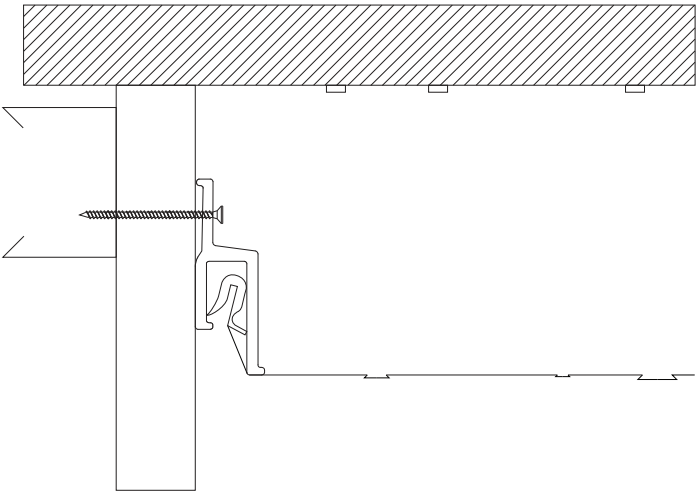

- 🔹 TRIM COLOR: **WHITE**
- ⚙️ CONTROL PROTOCOL: **DIMMING 0/1 - 10 V**
- 📺 LED CCT: **3 000 K + 6 000 K, RGBW**

STARS

ENVIRONMENTAL AND APPLICATION CONDITIONS

<b>Location</b>	indoor
<b>Trim Material</b>	aluminium
<b>Diffuser Material</b>	easy accessible flexible translucent diffuser
<b>Fire Rating</b>	CAN/ULC-S102.2/EN:3501-1 Class B
<b>Operating Environment (ta)</b>	-13 °F to 131 °F
<b>Storage Temperature Range (ts)</b>	-40 °F to 185 °F
<b>Max. operating (case) temperature (tc)</b>	176 °F
<b>IP Rating</b>	IP67, IP20
<b>Voltage</b>	110 - 240 V