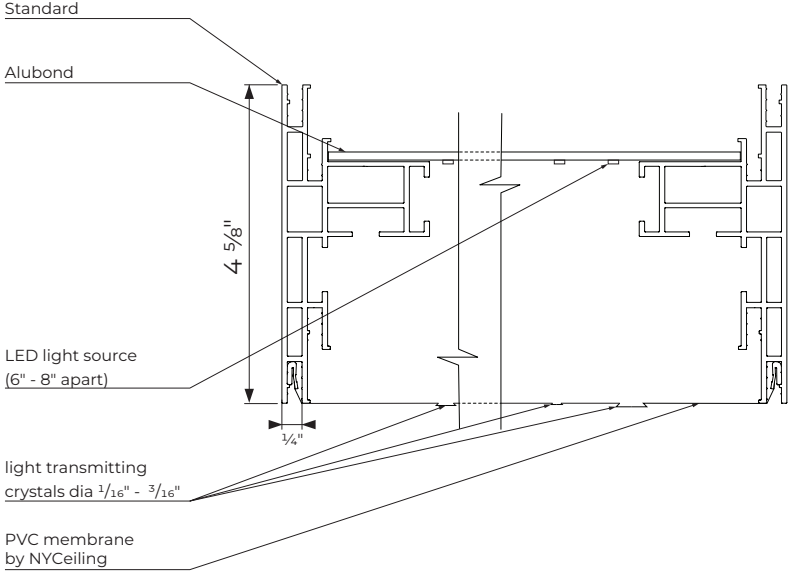

STARS

DETAILS

SURFACE MOUNT

HOW TO ORDER

MODEL	NOMINAL SIZE	SET BACK	COLOR	LED CCT	FINISH	CONTROL PROTOCOLS	POWER CONSUMPTION	PERIMETER LIGHTING	ADDITIONAL FEATURES
STARS	CUSTOM	2"	BLACK	3 000 K + 6 000 K	MATT	CASAMBI	4W/SF	SW	PRINT
		3"	WHITE	RGBW	REFELCTIVE	DMX for RGBW	8W/SF	TW	ACOUSTIC sound absorption
		4"	CUSTOM					RGBW	
		6"+						NONE	

• ☐ general features
• ☐ optional features

ORDER EXAMPLE:
STARS - CUSTOM - 2" - BLACK - MATT - CASAMBI - 8W/SF - RGBW - NONE