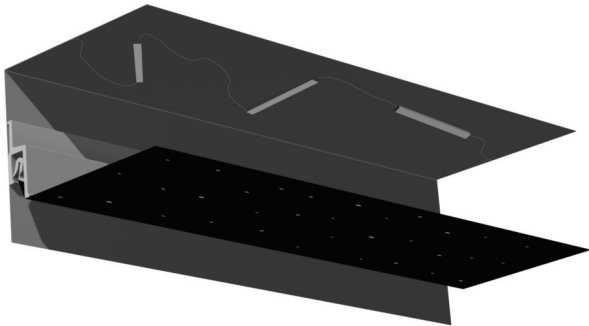

**STARS**

Project \_\_\_\_\_

Size \_\_\_\_\_ Quantity \_\_\_\_\_ Date \_\_\_\_\_

Notes \_\_\_\_\_

Elevate your space to new heights with Stars by NYCEILING. Whether it's a home theater, lounge, pool area, or bedroom, a starry sky ceiling adds undeniable value to your real estate, bringing an unparalleled ambiance of peace, comfort, and luxury living. This outstanding feature not only makes your room unique but also serves as a captivating talking point for guests. Moreover, should you ever decide to sell, it sets your theater apart, making a lasting impression on potential buyers. Discover the magic of STARS LINE and transform your space into a celestial masterpiece.

- 🔹 TRIM COLOR: **WHITE**
- ⚙️ CONTROL PROTOCOL: **DIMMING 0/1 - 10 V**
- 📺 LED CCT: **3 000 K + 6 000 K, RGBW**

STARS

ENVIRONMENTAL AND APPLICATION CONDITIONS

<b>Location</b>	indoor
<b>Trim Material</b>	aluminium
<b>Diffuser Material</b>	easy accessible flexible translucent diffuser
<b>Fire Rating</b>	CAN/ULC-S102.2/EN:3501-1 Class B
<b>Operating Environment (ta)</b>	-13 °F to 131 °F
<b>Storage Temperature Range (ts)</b>	-40 °F to 185 °F
<b>Max. operating (case) temperature (tc)</b>	176 °F
<b>IP Rating</b>	IP67, IP20
<b>Voltage</b>	110 - 240 V

OPTIONAL

 <b>SIZE</b>	please inquire for details
 <b>PROTOCOL</b>	DALI 2, DMX*
 <b>LED CCT</b>	static white, 3 000 K + 6 000 K, RGBW*
 <b>ADDITIONAL</b>	remote control or switch, RAL coating, print, acoustic